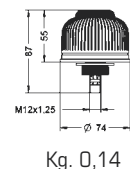

Ronzatori multifunzione (suono/luce)

Multifunction buzzers (sound/light)

V₁₂₋₂₄₋₄₈₋₁₁₀₋₂₄₀ (±10%)		50/60 Hz	On	3 PC
autoestinguente self-extinguishing	IP 43			°C -30 +50

Luce lampeggiante Flashing light

V	12	24	48	-	-
V				110	240
mA	25	30	15	30	70
dB(A)1m	89	92	91	92	92
Hz	2900±100				

MAXIBIPLD85B12DA	36530
MAXIBIPLD85B24DA	36531
MAXIBIPLD85B48DA	36532
MAXIBIPLD85B110A	36533
MAXIBIPLD85B240A	36534

V	12	24	48	-	-
V				110	240
mA	25	30	15	30	70
dB(A)1m	89	92	91	92	92
Hz	2900±100				

MAXIBIPLD85R12DA	36540
MAXIBIPLD85R24DA	36541
MAXIBIPLD85R48DA	36542
MAXIBIPLD85R110A	36543
MAXIBIPLD85R240A	36544

Ronzatori per segnalazioni industriali

Buzzers for industrial applications

V₁₂₋₂₄₋₄₈₋₁₁₀₋₂₄₀ (±10%)		50/60 Hz	On
autoestinguente self-extinguishing	IP 55		°C -30 +50

V	12	24	48	110	240
V				110	240
mA	7	7	7	7	7
dB(A)1m	82	82	82	82	82
Hz	4000±300				

BEBIP12DA	38000
BEBIP24DA	38001
BEBIP48DA	38002
BEBIP110D	38003
BEBIP110A	38004
BEBIP240D	38005
BEBIP240A	38006

Installazione ad incasso foro $\varnothing$ 12 mm. Fornito adattatore per foro $\varnothing$ 16 mm - $\varnothing$ 22 mm
Flush mounting with openings $\varnothing$ 12 mm. Supplied with adapter for openings $\varnothing$ 16 mm - $\varnothing$ 22 mm

Per ordinare l'opzione nera vedere codici su listino in vigore. Black option available on request.