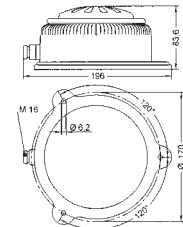

Avvisatori acustici industriali

Industrial horns

V 12-24-48-110-240 ($\pm 10\%$)		$\sim$ 50/60 Hz	On ∞
autoestinguente self-extinguishing	IP 54		$^{\circ}\text{C}$ -30 +40

Suono continuo

Single sound

SAI
SAI
11 19

V	12	24	48	V $\sim$	12	24	48	110	240
A	1.7	0.9	0.45	A	1.9	1.1	0.54	0.19	0.13
dB(A)1m	110	110	110	dB(A)1m	105	105	105	105	106
Hz	600 $\div$ 20000			Hz	800 $\div$ 15000				

SAI12D	42250	SAI48D	42254
SAI12A	42251	SAI48A	42255
SAI24D	42252	SAI110A	42257
SAI24A	42253	SAI240A	42259

Kg. 0,7

Suono intermittente

Intermittent sound

SAI SI
SAISI
11 19

V $\sim$	12	24	48	110	240
A	1.9	1.1	0.54	0.19	0.13
dB(A)1m	105	105	105	105	106
Hz	800 $\div$ 15000				

SAISI12A	42361	SAISI110A	42366
SAISI24A	42363	SAISI240A	42368
SAISI48A	42365		

Suono continuo

Single sound

SAI SD
SAISD
11 20

V	12	24	48	V $\sim$	12	24	48	110	240
A	1.7	0.9	0.45	A	1.9	1.1	0.54	0.19	0.13
dB(A)1m	110	110	110	dB(A)1m	105	105	105	105	106
Hz	600 $\div$ 20000			Hz	800 $\div$ 15000				

SAISD12D	42270	SAISD48D	42274
SAISD12A	42271	SAISD48A	42275
SAISD24D	42272	SAISD110A	42277
SAISD24A	42273	SAISD240A	42279

Suono intermittente

Intermittent sound

SAI SD SI
SAISDSI
11 20

V $\sim$	12	24	48	110	240
A	1.9	1.1	0.54	0.19	0.13
dB(A)1m	105	105	105	105	106
Hz	800 $\div$ 15000				

SAISDSI12A	42370	SAISDSI110A	42375
SAISDSI24A	42372	SAISDSI240A	42377
SAISDSI48A	42374		

Per ordinare l'opzione nera vedere codici su listino in vigore. Black option available on request.