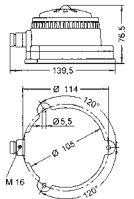

Avvisatori acustici industriali

Industrial horns

V 12-24-48-110-240 (±10%)		~ 50/60 Hz	On ∞	autoestinguente self-extinguishing
IP 65			Hz 300÷350	°C -30 +40

Suono continuo Single sound

V ~	12	24	48	110	240
mA	830	415	210	90	42
dB(A)1m	95	95	95	95	95

MS12A	53002	MS110A	53008
MS24A	53003	MS240A	53015
MS48A	53005		

Kg. 0,31

Suono intermittente Intermittent sound

V ~	12	24	48	110	240
mA	850	430	220	95	45
dB(A)1m	95	95	95	95	95

MSSI12A	53530	MSSI110A	53533
MSSI24A	53531	MSSI240A	53535
MSSI48A	53532		

Kg. 0,38

Suono continuo Single sound

V ~	12	24	48	110	240
mA	830	415	210	90	42
dB(A)1m	95	95	95	95	95

MSSD12A	53050	MSSD110A	53054
MSSD24A	53051	MSSD240A	53057
MSSD48A	53053		

Kg. 0,33

Suono intermittente Intermittent sound

V ~	12	24	48	110	240
mA	850	430	220	95	45
dB(A)1m	95	95	95	95	95

MSSDSI12A	53551	MSSDSI110A	53554
MSSDSI24A	53552	MSSDSI240A	53556
MSSDSI48A	53553		

Kg. 0,39

Suono continuo Single sound

V ~	12	24	48	110	240
mA	830	415	210	90	42
dB(A)1m	95	95	95	95	95

MSR12A	53537	MSR110A	53540
MSR24A	53538	MSR240A	53542
MSR48A	53539		

Suono intermittente Intermittent sound

V ~	12	24	48	110	240
mA	850	430	220	95	45
dB(A)1m	95	95	95	95	95

MSRSI12A	53544	MSRSI110A	53547
MSRSI24A	53545	MSRSI240A	53549
MSRSI48A	53546		

Kg. 0,42

Suono continuo Single sound

V ~	12	24	48	110	240
mA	830	415	210	90	42
dB(A)1m	95	95	95	95	95

MSSDR12A	53558	MSSDR110A	53561
MSSDR24A	53559	MSSDR240A	53563
MSSDR48A	53560		

Suono intermittente Intermittent sound

V ~	12	24	48	110	240
mA	850	430	220	95	45
dB(A)1m	95	95	95	95	95

MSSDRSI12A	53565	MSSDRSI110A	53568
MSSDRSI24A	53566	MSSDRSI240A	53570
MSSDRSI48A	53567		

Kg. 0,42

Per ordinare l'opzione nera vedere codici su listino in vigore. Black option available on request.