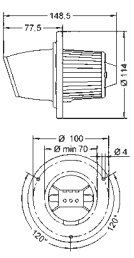

Kg. 0,42

Per ordinare l'opzione nera vedere codici su listino in vigore. Black option available on request.