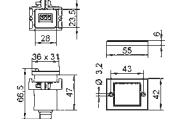

Ronzatori per segnalazioni industriali

Buzzers for industrial applications

V 12-24-48-110-240 (±10%)			50/60 Hz	On
autoestinguente self-extinguishing		IP 30		°C -30 +50

V	12	24	48	110	240
V				110	240
mA	3.5	3.5	3.5	3.5	3.5
dB(A)1m	72	72	72	72	72
Hz	1800				

BIP8112DA	42300
BIP8124DA	42301
BIP8148DA	42302
BIP81110D	42303
BIP81110A	42304
BIP81240D	42307
BIP81240A	42308

Kg. 0,04

Installazione ad incasso foro quadro.
Flush mounting with square openings.

V	12	24	48	110	240
V				110	240
mA	5	5	5	5	5
dB(A)1m	75	75	75	75	75
Hz	3600				

BIP9212DA	42318
BIP9224DA	42319
BIP9248DA	42320
BIP92110D	42321
BIP92110A	42322
BIP92240D	42325
BIP92240A	42326