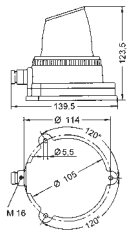

Avvisatori acustici industriali

Industrial horns

V 12-24-48-110-240 (±10%)		~ 50/60 Hz	On ∞	autoestinguente self-extinguishing
IP 65			Hz 300÷350	°C -30 +40

Suono continuo Single sound

V ~	12	24	48	110	240
mA	830	415	210	90	42
dB(A)1m	95	95	95	95	95

MS12A	53002	MS110A	53008
MS24A	53003	MS240A	53015
MS48A	53005		

Kg. 0,31

Suono intermittente Intermittent sound

V ~	12	24	48	110	240
mA	850	430	220	95	45
dB(A)1m	95	95	95	95	95

MSSI12A	53530	MSSI110A	53533
MSSI24A	53531	MSSI240A	53535
MSSI48A	53532		

Kg. 0,38

Suono continuo Single sound

V ~	12	24	48	110	240
mA	830	415	210	90	42
dB(A)1m	95	95	95	95	95

MSSD12A	53050	MSSD110A	53054
MSSD24A	53051	MSSD240A	53057
MSSD48A	53053		

Kg. 0,33

Suono intermittente Intermittent sound

V ~	12	24	48	110	240
mA	850	430	220	95	45
dB(A)1m	95	95	95	95	95

MSSDSI12A	53551	MSSDSI110A	53554
MSSDSI24A	53552	MSSDSI240A	53556
MSSDSI48A	53553		

Kg. 0,39

Suono continuo Single sound

V ~	12	24	48	110	240
mA	830	415	210	90	42
dB(A)1m	95	95	95	95	95

MSR12A	53537	MSR110A	53540
MSR24A	53538	MSR240A	53542
MSR48A	53539		

Suono intermittente Intermittent sound

V ~	12	24	48	110	240
mA	850	430	220	95	45
dB(A)1m	95	95	95	95	95

MSRSI12A	53544	MSRSI110A	53547
MSRSI24A	53545	MSRSI240A	53549
MSRSI48A	53546		

Kg. 0,42

Suono continuo Single sound

V ~	12	24	48	110	240
mA	830	415	210	90	42
dB(A)1m	95	95	95	95	95

MSSDR12A	53558	MSSDR110A	53561
MSSDR24A	53559	MSSDR240A	53563
MSSDR48A	53560		

Suono intermittente Intermittent sound

V ~	12	24	48	110	240
mA	850	430	220	95	45
dB(A)1m	95	95	95	95	95

MSSDRSI12A	53565	MSSDRSI110A	53568
MSSDRSI24A	53566	MSSDRSI240A	53570
MSSDRSI48A	53567		

Kg. 0,42

Per ordinare l'opzione nera vedere codici su listino in vigore. Black option available on request.