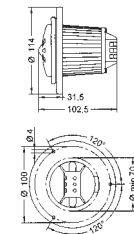

Avvisatori acustici industriali

Industrial horns

V 12-24-48-110-240 (±10%)		~ 50/60 Hz	On ∞	autoestinguente self-extinguishing
IP 65			Hz 300÷350	°C -30 +40

Suono continuo Single sound

V ~	12	24	48	110	240
mA	830	415	210	90	42
dB(A)1m	95	95	95	95	95

MS12A	53002	MS110A	53008
MS24A	53003	MS240A	53015
MS48A	53005		

Kg. 0,31

Suono intermittente Intermittent sound

V ~	12	24	48	110	240
mA	850	430	220	95	45
dB(A)1m	95	95	95	95	95

MSSI12A	53530	MSSI110A	53533
MSSI24A	53531	MSSI240A	53535
MSSI48A	53532		

Kg. 0,38

Suono continuo Single sound

V ~	12	24	48	110	240
mA	830	415	210	90	42
dB(A)1m	95	95	95	95	95

MSSD12A	53050	MSSD110A	53054
MSSD24A	53051	MSSD240A	53057
MSSD48A	53053		

Kg. 0,33

Suono intermittente Intermittent sound

V ~	12	24	48	110	240
mA	850	430	220	95	45
dB(A)1m	95	95	95	95	95

MSSDSI12A	53551	MSSDSI110A	53554
MSSDSI24A	53552	MSSDSI240A	53556
MSSDSI48A	53553		

Kg. 0,39

Suono continuo Single sound

V ~	12	24	48	110	240
mA	830	415	210	90	42
dB(A)1m	95	95	95	95	95

MSR12A	53537	MSR110A	53540
MSR24A	53538	MSR240A	53542
MSR48A	53539		

Suono intermittente Intermittent sound

V ~	12	24	48	110	240
mA	850	430	220	95	45
dB(A)1m	95	95	95	95	95

MSRSI12A	53544	MSRSI110A	53547
MSRSI24A	53545	MSRSI240A	53549
MSRSI48A	53546		

Kg. 0,42

Suono continuo Single sound

V ~	12	24	48	110	240
mA	830	415	210	90	42
dB(A)1m	95	95	95	95	95

MSSDR12A	53558	MSSDR110A	53561
MSSDR24A	53559	MSSDR240A	53563
MSSDR48A	53560		

Suono intermittente Intermittent sound

V ~	12	24	48	110	240
mA	850	430	220	95	45
dB(A)1m	95	95	95	95	95

MSSDRSI12A	53565	MSSDRSI110A	53568
MSSDRSI24A	53566	MSSDRSI240A	53570
MSSDRSI48A	53567		

Kg. 0,42

Per ordinare l'opzione nera vedere codici su listino in vigore. Black option available on request.