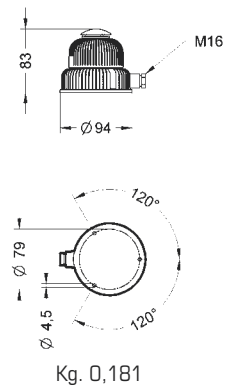

Suono continuo

Single sound

V	12	24	48
mA	55	50	35
dB(A)1m	90	95	100
Hz	650±50		

V	12	24	48	110	240
mA	105	145	120	65	35
dB(A)1m	85	90	90	95	95
Hz	300÷7000				

BABYSAILD6PG1612D	37831
BABYSAILD6PG1624D	37832
BABYSAILD6PG1648D	37833
BABYSAILD6PG1612A	37835
BABYSAILD6PG1624A	37836
BABYSAILD6PG1648A	37837
BABYSAILD6PG16110A	37838
BABYSAILD6PG16240A	37839

RBABYSAILD6PG1612D	37851
RBABYSAILD6PG1624D	37852
RBABYSAILD6PG1648D	37853
RBABYSAILD6PG1612A	37855
RBABYSAILD6PG1624A	37856
RBABYSAILD6PG1648A	37857
RBABYSAILD6PG16110A	37858
RBABYSAILD6PG16240A	37859

M 16
BABYSAI LD6 PG16 SI
BABYSAILD6PG16SI
(8) (19) (50) (51)