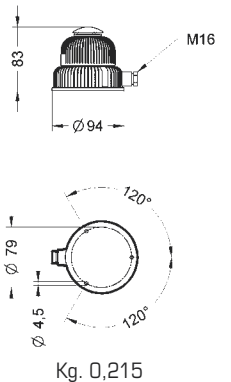

Suono intermittente

Intermittent sound

V	12	24	48
mA	55	50	35
dB(A)1m	90	95	100
Hz	650±50		

V	12	24	48	110	240
mA	105	145	120	65	35
dB(A)1m	85	90	90	95	95
Hz	300÷7000				

BABYSAILD6PG16SI12D	37861
BABYSAILD6PG16SI24D	37862
BABYSAILD6PG16SI48D	37863
BABYSAILD6PG16SI12A	37865
BABYSAILD6PG16SI24A	37866
BABYSAILD6PG16SI48A	37867
BABYSAILD6PG16SI110A	37868
BABYSAILD6PG16SI240A	37869

RBABYSLD6PG16SI12D	37881
RBABYSLD6PG16SI24D	37882
RBABYSLD6PG16SI48D	37883
RBABYSLD6PG16SI12A	37885
RBABYSLD6PG16SI24A	37886
RBABYSLD6PG16SI48A	37887
RBABYSLD6PG16SI110A	37888
RBABYSLD6PG16SI240A	37889