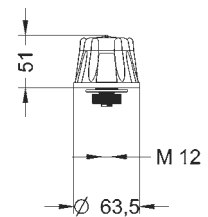

Kg. 0,102

Installazione ad incasso foro \varnothing 12 mm. Fornito adattatore per foro \varnothing 16 mm - \varnothing 22 mm
Flush mounting with openings \varnothing 12 mm. Supplied with adapter for openings \varnothing 16 mm - \varnothing 22 mm