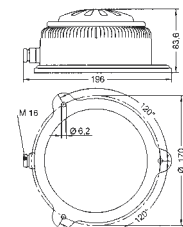

Avvisatori acustici industriali

Industrial horns

V 12-24-48-110-240 ($\pm 10\%$)		$\sim$ 50/60 Hz	On ∞
autoestinguente self-extinguishing	IP 54		$^{\circ}\text{C}$ -30 +40

Suono continuo

Single sound

SAI
SAI
11 19

V	12	24	48	V $\sim$	12	24	48	110	240
A	1.7	0.9	0.45	A	1.9	1.1	0.54	0.19	0.13
dB(A)1m	110	110	110	dB(A)1m	105	105	105	105	106
Hz	600 $\div$ 20000			Hz	800 $\div$ 15000				

SAI12D	42250	SAI48D	42254
SAI12A	42251	SAI48A	42255
SAI24D	42252	SAI110A	42257
SAI24A	42253	SAI240A	42259

Suono intermittente

Intermittent sound

SAI SI
SAISI
11 19

V $\sim$	12	24	48	110	240
A	1.9	1.1	0.54	0.19	0.13
dB(A)1m	105	105	105	105	106
Hz	800 $\div$ 15000				

SAISI12A	42361	SAISI110A	42366
SAISI24A	42363	SAISI240A	42368
SAISI48A	42365		

Kg. 0,7

Suono continuo

Single sound

SAI SD
SAISD
11 20

V	12	24	48	V $\sim$	12	24	48	110	240
A	1.7	0.9	0.45	A	1.9	1.1	0.54	0.19	0.13
dB(A)1m	110	110	110	dB(A)1m	105	105	105	105	106
Hz	600 $\div$ 20000			Hz	800 $\div$ 15000				

SAISD12D	42270	SAISD48D	42274
SAISD12A	42271	SAISD48A	42275
SAISD24D	42272	SAISD110A	42277
SAISD24A	42273	SAISD240A	42279

Suono intermittente

Intermittent sound

SAI SD SI
SAISDSI
11 20

V $\sim$	12	24	48	110	240
A	1.9	1.1	0.54	0.19	0.13
dB(A)1m	105	105	105	105	106
Hz	800 $\div$ 15000				

SAISDSI12A	42370	SAISDSI110A	42375
SAISDSI24A	42372	SAISDSI240A	42377
SAISDSI48A	42374		

Per ordinare l'opzione nera vedere codici su listino in vigore. Black option available on request.