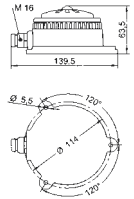

Avvisatori acustici industriali

Industrial horns

V 12-24-48-110-240 (±10%)		~ 50/60 Hz	On ∞	autoestinguente self-extinguishing
IP 65			Hz 300÷350	°C -30 +40

Suono continuo Single sound

V ~	12	24	48	110	240
mA	830	415	210	90	42
dB(A)1m	95	95	95	95	95

MS12A	53002	MS110A	53008
MS24A	53003	MS240A	53015
MS48A	53005		

Kg. 0,31

Suono intermittente Intermittent sound

V ~	12	24	48	110	240
mA	850	430	220	95	45
dB(A)1m	95	95	95	95	95

MSSI12A	53530	MSSI110A	53533
MSSI24A	53531	MSSI240A	53535
MSSI48A	53532		

Kg. 0,38

Suono continuo Single sound

V ~	12	24	48	110	240
mA	830	415	210	90	42
dB(A)1m	95	95	95	95	95

MSSD12A	53050	MSSD110A	53054
MSSD24A	53051	MSSD240A	53057
MSSD48A	53053		

Kg. 0,33

Suono intermittente Intermittent sound

V ~	12	24	48	110	240
mA	850	430	220	95	45
dB(A)1m	95	95	95	95	95

MSSDSI12A	53551	MSSDSI110A	53554
MSSDSI24A	53552	MSSDSI240A	53556
MSSDSI48A	53553		

Kg. 0,39

Suono continuo Single sound

V ~	12	24	48	110	240
mA	830	415	210	90	42
dB(A)1m	95	95	95	95	95

MSR12A	53537	MSR110A	53540
MSR24A	53538	MSR240A	53542
MSR48A	53539		

Suono intermittente Intermittent sound

V ~	12	24	48	110	240
mA	850	430	220	95	45
dB(A)1m	95	95	95	95	95

MSRSI12A	53544	MSRSI110A	53547
MSRSI24A	53545	MSRSI240A	53549
MSRSI48A	53546		

Kg. 0,42

Suono continuo Single sound

V ~	12	24	48	110	240
mA	830	415	210	90	42
dB(A)1m	95	95	95	95	95

MSSDR12A	53558	MSSDR110A	53561
MSSDR24A	53559	MSSDR240A	53563
MSSDR48A	53560		

Suono intermittente Intermittent sound

V ~	12	24	48	110	240
mA	850	430	220	95	45
dB(A)1m	95	95	95	95	95

MSSDRSI12A	53565	MSSDRSI110A	53568
MSSDRSI24A	53566	MSSDRSI240A	53570
MSSDRSI48A	53567		

Kg. 0,42

Per ordinare l'opzione nera vedere codici su listino in vigore. Black option available on request.