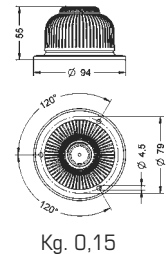

V	12	24	48	-	-
V				110	240
mA	25	30	15	30	70
dB(A)1m	89	92	91	92	92
Hz	2900±100				

MAXIBIPLD85R12DA	36540
MAXIBIPLD85R24DA	36541
MAXIBIPLD85R48DA	36542
MAXIBIPLD85R110A	36543
MAXIBIPLD85R240A	36544