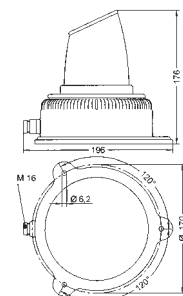

Avvisatori acustici industriali

Industrial horns

V 12-24-48-110-240 ($\pm 10\%$)		$\sim$ 50/60 Hz	On ∞
autoestinguente self-extinguishing	IP 54		$^{\circ}\text{C}$ -30 +40

Suono continuo

Single sound

SAI
SAI
11 19

V	12	24	48	V $\sim$	12	24	48	110	240
A	1.7	0.9	0.45	A	1.9	1.1	0.54	0.19	0.13
dB(A)1m	110	110	110	dB(A)1m	105	105	105	105	106
Hz	600 $\div$ 20000			Hz	800 $\div$ 15000				

SAI12D	42250	SAI48D	42254
SAI12A	42251	SAI48A	42255
SAI24D	42252	SAI110A	42257
SAI24A	42253	SAI240A	42259

Suono intermittente

Intermittent sound

SAI SI
SAISI
11 19

V $\sim$	12	24	48	110	240
A	1.9	1.1	0.54	0.19	0.13
dB(A)1m	105	105	105	105	106
Hz	800 $\div$ 15000				

SAISI12A	42361	SAISI110A	42366
SAISI24A	42363	SAISI240A	42368
SAISI48A	42365		

Suono continuo

Single sound

SAI SD
SAISD
11 20

V	12	24	48	V $\sim$	12	24	48	110	240
A	1.7	0.9	0.45	A	1.9	1.1	0.54	0.19	0.13
dB(A)1m	110	110	110	dB(A)1m	105	105	105	105	106
Hz	600 $\div$ 20000			Hz	800 $\div$ 15000				

SAISD12D	42270	SAISD48D	42274
SAISD12A	42271	SAISD48A	42275
SAISD24D	42272	SAISD110A	42277
SAISD24A	42273	SAISD240A	42279

Kg. 0,7

Suono intermittente

Intermittent sound

SAI SD SI
SAISDSI
11 20

V $\sim$	12	24	48	110	240
A	1.9	1.1	0.54	0.19	0.13
dB(A)1m	105	105	105	105	106
Hz	800 $\div$ 15000				

SAISDSI12A	42370	SAISDSI110A	42375
SAISDSI24A	42372	SAISDSI240A	42377
SAISDSI48A	42374		

Per ordinare l'opzione nera vedere codici su listino in vigore. Black option available on request.