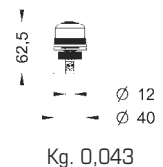

Installazione ad incasso foro $\varnothing$ 12 mm. Fornito adattatore per foro $\varnothing$ 16 mm - $\varnothing$ 22 mm
Flush mounting with openings $\varnothing$ 12 mm. Supplied with adapter for openings $\varnothing$ 16 mm - $\varnothing$ 22 mm

Per ordinare l'opzione nera vedere codici su listino in vigore. Black option available on request.