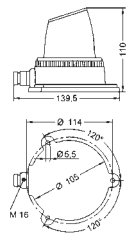

Avvisatori acustici industriali

Industrial horns

V 12-24-48-110-240 (±10%)		~ 50/60 Hz	On ∞	autoestinguente self-extinguishing
IP 65			Hz 300÷350	°C -30 +40

Suono continuo Single sound

V ~	12	24	48	110	240
mA	830	415	210	90	42
dB(A)1m	95	95	95	95	95

MS12A	53002	MS110A	53008
MS24A	53003	MS240A	53015
MS48A	53005		

Kg. 0,31

Suono intermittente Intermittent sound

V ~	12	24	48	110	240
mA	850	430	220	95	45
dB(A)1m	95	95	95	95	95

MSSI12A	53530	MSSI110A	53533
MSSI24A	53531	MSSI240A	53535
MSSI48A	53532		

Kg. 0,38

Suono continuo Single sound

V ~	12	24	48	110	240
mA	830	415	210	90	42
dB(A)1m	95	95	95	95	95

MSSD12A	53050	MSSD110A	53054
MSSD24A	53051	MSSD240A	53057
MSSD48A	53053		

Kg. 0,33

Suono intermittente Intermittent sound

V ~	12	24	48	110	240
mA	850	430	220	95	45
dB(A)1m	95	95	95	95	95

MSSDSI12A	53551	MSSDSI110A	53554
MSSDSI24A	53552	MSSDSI240A	53556
MSSDSI48A	53553		

Kg. 0,39

Suono continuo Single sound

V ~	12	24	48	110	240
mA	830	415	210	90	42
dB(A)1m	95	95	95	95	95

MSR12A	53537	MSR110A	53540
MSR24A	53538	MSR240A	53542
MSR48A	53539		

Suono intermittente Intermittent sound

V ~	12	24	48	110	240
mA	850	430	220	95	45
dB(A)1m	95	95	95	95	95

MSRSI12A	53544	MSRSI110A	53547
MSRSI24A	53545	MSRSI240A	53549
MSRSI48A	53546		

Kg. 0,42

Suono continuo Single sound

V ~	12	24	48	110	240
mA	830	415	210	90	42
dB(A)1m	95	95	95	95	95

MSSDR12A	53558	MSSDR110A	53561
MSSDR24A	53559	MSSDR240A	53563
MSSDR48A	53560		

Suono intermittente Intermittent sound

V ~	12	24	48	110	240
mA	850	430	220	95	45
dB(A)1m	95	95	95	95	95

MSSDRSI12A	53565	MSSDRSI110A	53568
MSSDRSI24A	53566	MSSDRSI240A	53570
MSSDRSI48A	53567		

Kg. 0,42

Per ordinare l'opzione nera vedere codici su listino in vigore. Black option available on request.